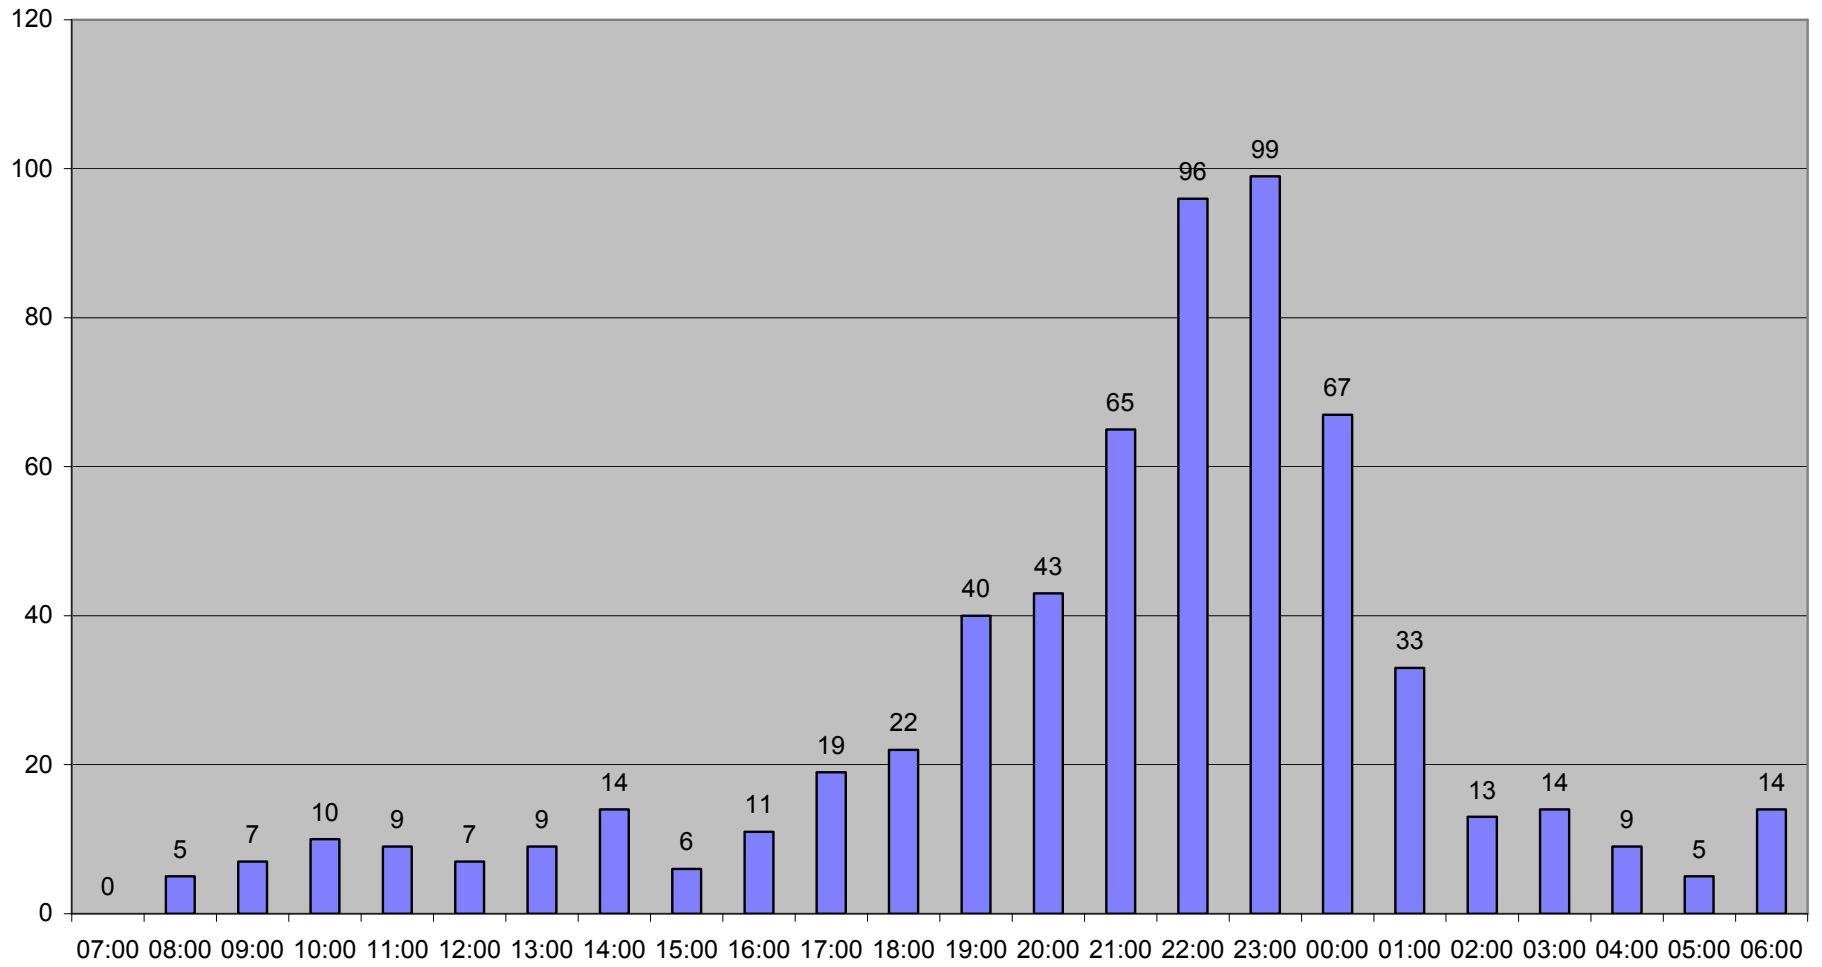

Noise complaints received between 1 October 2006 and 30 June 2007

Exeter's profile of Noise Types for 2006/7

Exeter's profile of Noise Sources for 2006/7