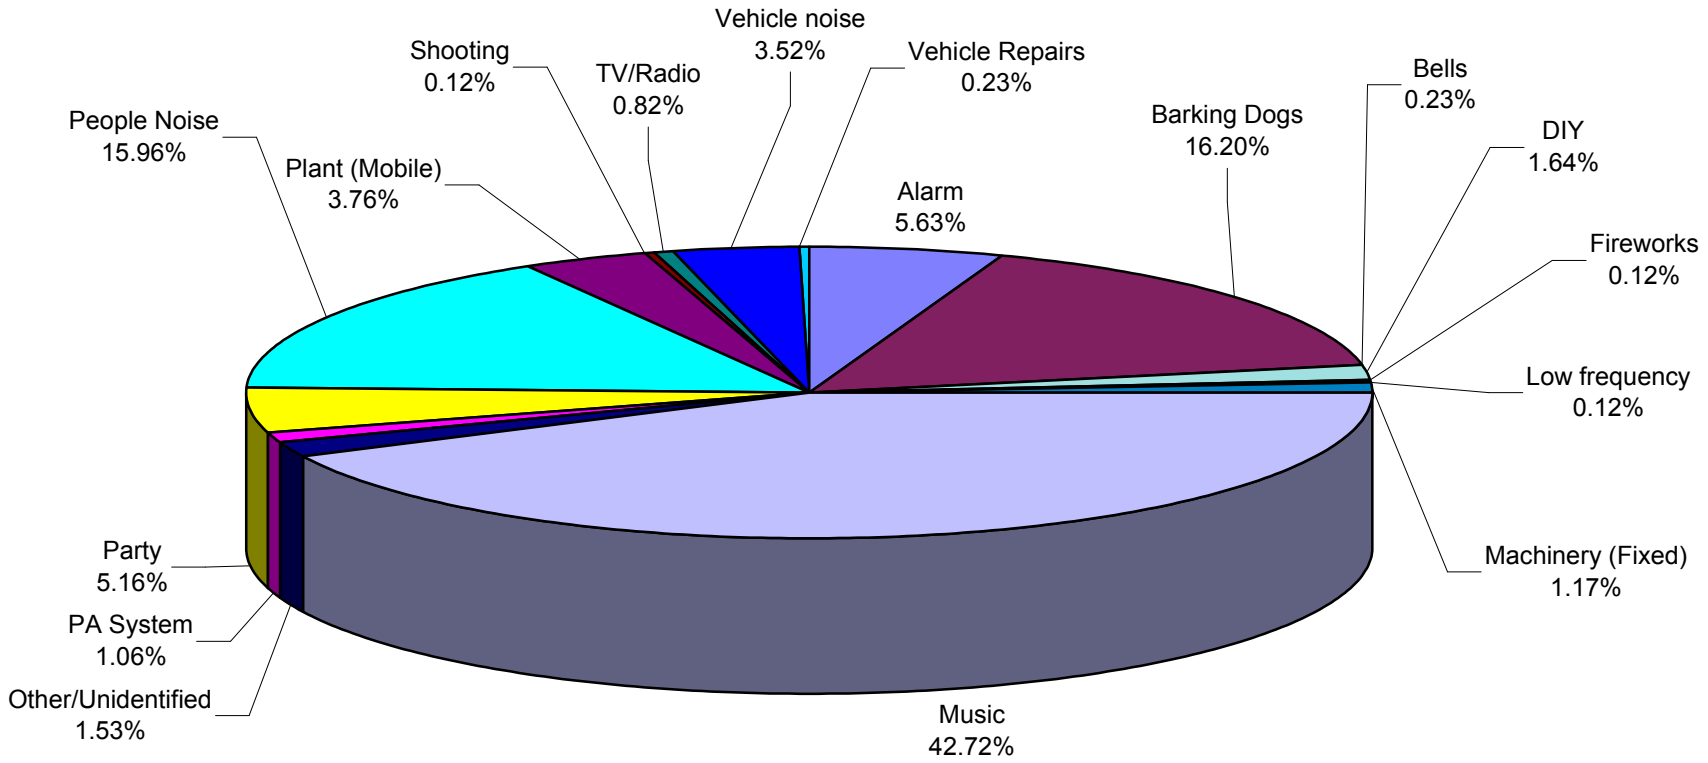

Noise complaints received between 1 October 2006 and 30 June 2007

Exeter's profile of Noise Types for 2006/7

Exeter's profile of Noise Sources for 2006/7